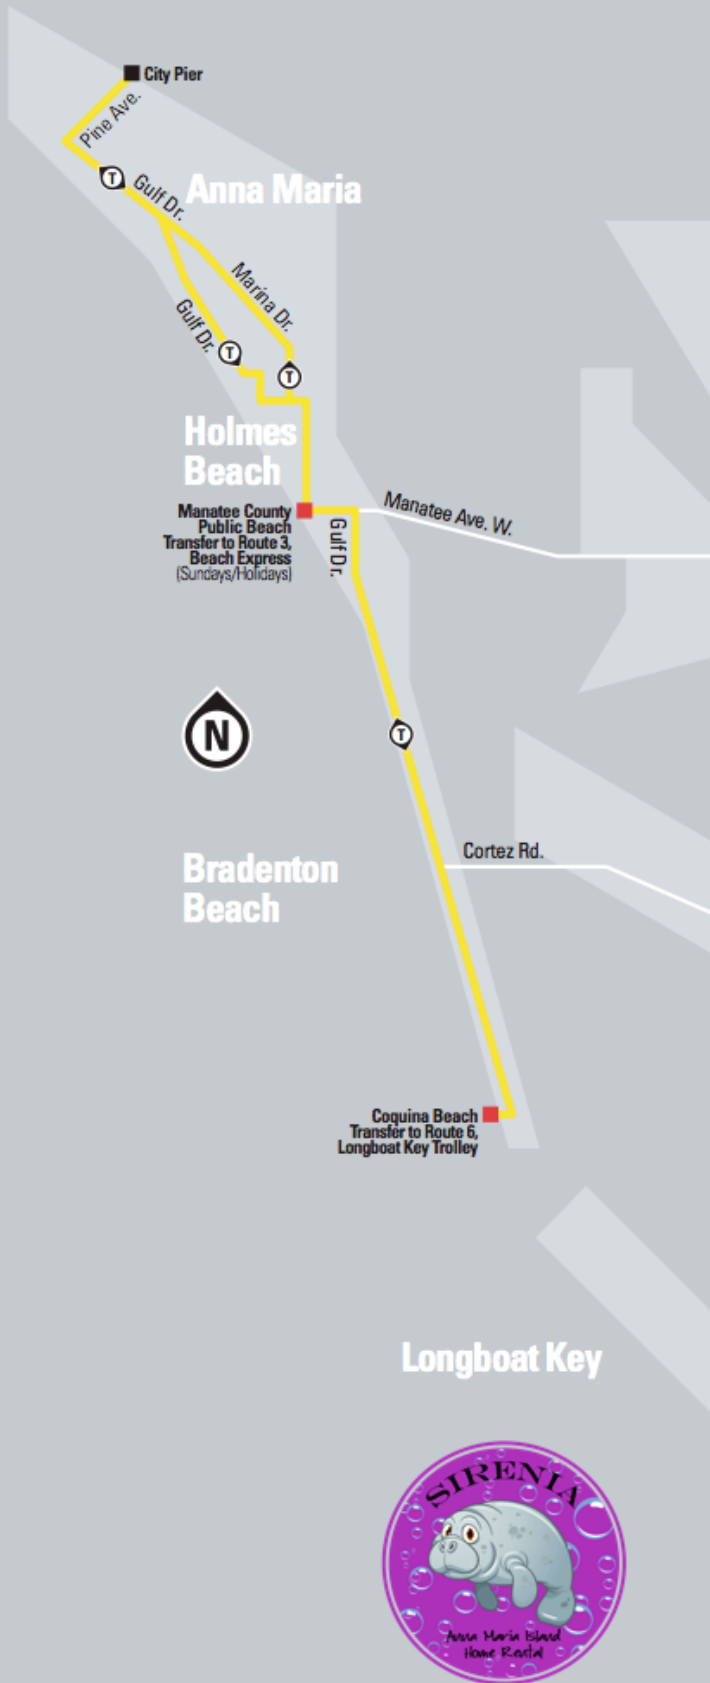

Transfer Points ■
Points of Interest ■

T Anna Maria Island

Service Days	Anna Maria City Pier	Gulf Dr. at 78th St.	Island Shopping Center	Manatee County Beach	Bradenton Beach City Limit	Bridge St.	Coquina Beach
M-Su	6:00	6:05	6:10	6:15	6:20	6:25	6:30
M-Su	6:30	6:35	6:40	6:45	6:50	6:55	7:00
M-Su	7:00	7:05	7:10	7:15	7:20	7:25	7:30
M-Su	7:20	7:25	7:30	7:35	7:40	7:45	7:50
M-Su	7:40	7:45	7:50	7:55	8:00	8:05	8:10
M-Su	8:00	8:05	8:10	8:15	8:20	8:25	8:30
M-Su	8:20	8:25	8:30	8:35	8:40	8:45	8:50
M-Su	8:40	8:45	8:50	8:55	9:00	9:05	9:10
M-Su	See Note Below						
M-Su	9:00	9:05	9:10	9:15	9:20	9:25	9:30
M-Su	9:30	9:35	9:40	9:45	9:50	9:55	10:00
M-Su	10:00	10:05	10:10	10:15	10:20	10:25	10:30

Note: Manatee Trolleys on Anna Maria Island run daily at 20 minute intervals until 9 p.m. then run every 30 minutes until 10:30 p.m.

Please note that all times are leave times.

Black time points = A.M. **Black time points = P.M.**

Stops: Trolley Stops are two to four blocks apart along the route. Look for the GREEN sign with the picture of a trolley on it.

Fare: Free

T Anna Maria Island

Service Days	Coquina Beach	Bridge St.	Bradenton Beach City Limit	Manatee County Beach	Island Shopping Center	Pine Ave. at Gulf Dr.	Anna Maria City Pier
M-Su	6:00	6:05	6:10	6:15	6:20	6:25	6:30
M-Su	6:30	6:35	6:40	6:45	6:50	6:55	7:00
M-Su	—	—	—	7:05	7:10	7:15	7:20
M-Su	7:10	7:15	7:20	7:25	7:30	7:35	7:40
M-Su	7:30	7:35	7:40	7:45	7:50	7:55	8:00
M-Su	7:50	7:55	8:00	8:05	8:10	8:15	8:20
M-Su	8:10	8:15	8:20	8:25	8:30	8:35	8:40
M-Su	8:30	8:35	8:40	8:45	8:50	8:55	9:00
M-Su	8:50	8:55	9:00	9:05	9:10	9:15	9:20
M-Su	See Note Above						
M-Su	9:00	9:05	9:10	9:15	9:20	9:25	9:30
M-Su	9:30	9:35	9:40	9:45	9:50	9:55	10:00
M-Su	10:00	10:05	10:10	10:15	10:20	10:25	10:30

Anna Maria Island Trolley
For more schedules or MCAT information
visit www.mymanatee.org/mcat